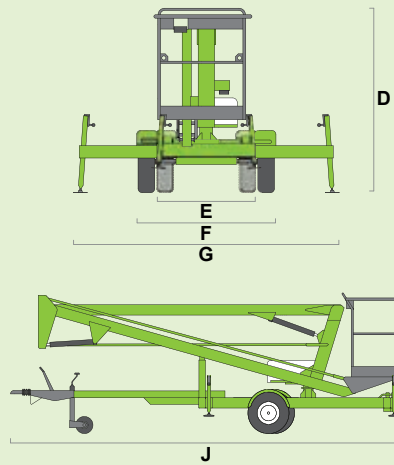

# 120

(A) 12.33m  
40ft 6in

(B) 10.33m  
34ft

(C) 5m  
16ft 6in

200kg  
440lbs

1.1m x 0.65m  
3ft 7in x 2ft 2in

(D) 1.9m  
6ft 3in

(E) 1.1m  
3ft 7in

(F) 1.5m  
4ft 11in

(G) 2.7m  
8ft 10in

(J) 5.75m  
18ft 10in

1195kg  
2630lbs

**niftylift**

Fingle Drive, Stonebridge  
Milton Keynes, MK13 0ER  
England, United Kingdom  
+44 (0)1908 223456  
sales@niftylift.com  
www.niftylift.com