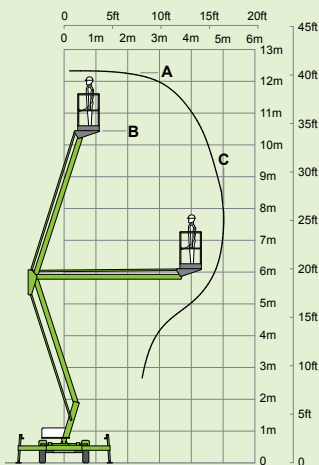

# 120

(A) 12.33m  
40ft 6in

(B) 10.33m  
34ft

(C) 5m  
16ft 6in

200kg  
440lbs

1.1m x 0.65m  
3ft 7in x 2ft 2in

(D) 1.9m  
6ft 3in

(E) 1.1m  
3ft 7in

(F) 1.5m  
4ft 11in

(G) 2.7m  
8ft 10in

(J) 5.75m  
18ft 10in

1195kg  
2630lbs

**niftylift**

Fingle Drive, Stonebridge  
Milton Keynes, MK13 0ER  
England, United Kingdom  
+44 (0)1908 223456  
sales@niftylift.com  
www.niftylift.com